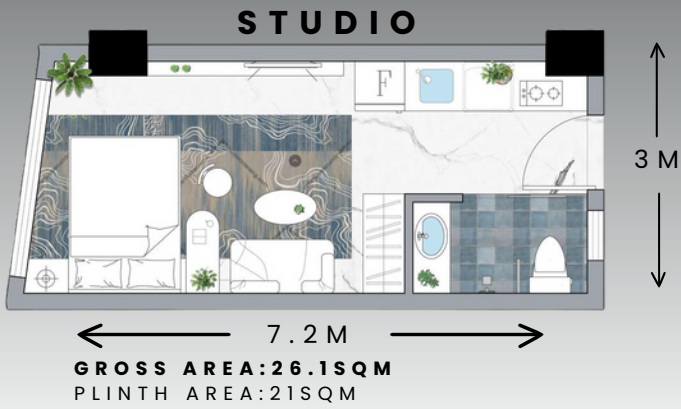

Astra Bay

LIVE, CONNECT, THRIVE

LUXURIOUS MORDEN URBAN LIVING
AWAITS YOU!

STUDIO & 1 BEDROOMS

LOWER KABETE
RD, KABETE

ADEQUATE
FACILITIES

SPACIOUS
LAYOUTS

FLEXIBLE
PAYMENT PLAN

FOR MORE INFORMATION: 0703600000, 0733600000

LAURELANDHOMES.COM

1 BEDROOM LAYOUT 1

AMENITIES

1 BEDROOM LAYOUT 2

- | | | | | | | |
|---|---|--|---|---|---|---|
| 
Backup Generator | 
GYM | 
24hr CCTV | 
Borehole Water | 
High Speed Lifts | 
Internet Cable | 
Outdoor Refreshing Area |
| 
Indoor Activity | 
Gaming Room | 
Green Area | 
Social Corridor | 
Tracking Range | 
Access Control System | 
Convenience Store |