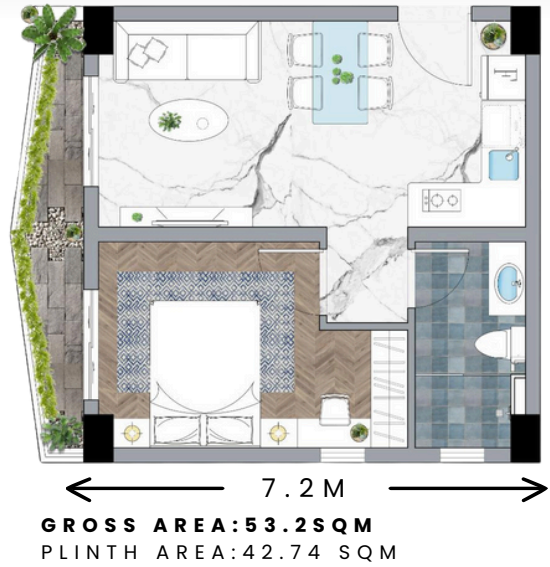

Astra Bay

LIVE, CONNECT, THRIVE

LUXURIOUS MORDEN URBAN LIVING
AWAITS YOU!

STUDIO & 1 BEDROOMS

LOWER KABETE
RD, KABETE

ADEQUATE
FACILITIES

SPACIOUS
LAYOUTS

FLEXIBLE
PAYMENT PLAN

FOR MORE INFORMATION: 0703600000, 0733600000

LAURELANDHOMES.COM

1 BEDROOM LAYOUT 1

AMENITIES

1 BEDROOM LAYOUT 2

- | | | | | | | |
|---|---|--|---|---|---|---|
| 
Backup Generator | 
GYM | 
24hr CCTV | 
Borehole Water | 
High Speed Lifts | 
Internet Cable | 
Outdoor Refreshing Area |
| 
Indoor Activity | 
Gaming Room | 
Green Area | 
Social Corridor | 
Tracking Range | 
Access Control System | 
Convenience Store |