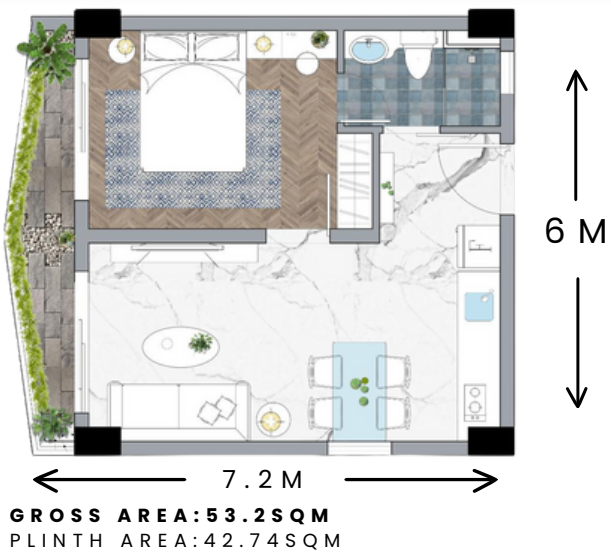

FOR MORE INFORMATION: 0703600000, 0733600000

LAURELANDHOMES.COM

1 BEDROOM LAYOUT 1

AMENITIES

1 BEDROOM LAYOUT 2

- | | | | | | | |
|---|---|--|---|---|---|---|
| 
Backup Generator | 
GYM | 
24hr CCTV | 
Borehole Water | 
High Speed Lifts | 
Internet Cable | 
Outdoor Refreshing Area |
| 
Indoor Activity | 
Gaming Room | 
Green Area | 
Social Corridor | 
Tracking Range | 
Access Control System | 
Convenience Store |