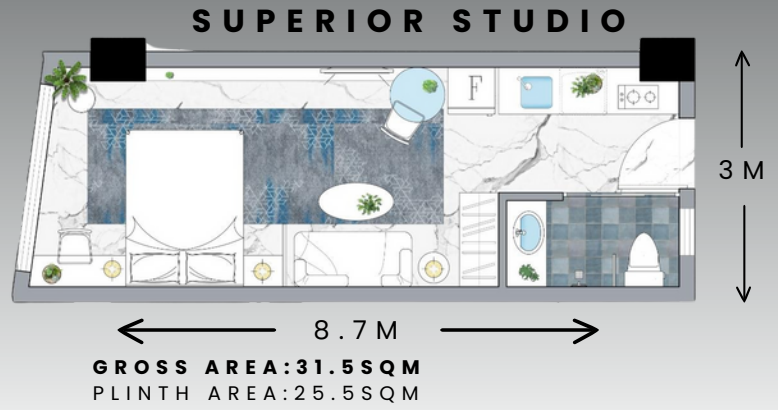

Astra Bay

LIVE, CONNECT, THRIVE

LUXURIOUS MORDEN URBAN LIVING
AWAITS YOU!

STUDIO & 1 BEDROOMS

LOWER KABETE
RD, KABETE

ADEQUATE
FACILITIES

SPACIOUS
LAYOUTS

FLEXIBLE
PAYMENT PLAN

FOR MORE INFORMATION: 0703600000, 0733600000

LAURELANDHOMES.COM

1 BEDROOM LAYOUT 1

AMENITIES

1 BEDROOM LAYOUT 2

- | | | | | | | |
|---|---|--|---|---|---|---|
| 
Backup Generator | 
GYM | 
24hr CCTV | 
Borehole Water | 
High Speed Lifts | 
Internet Cable | 
Outdoor Refreshing Area |
| 
Indoor Activity | 
Gaming Room | 
Green Area | 
Social Corridor | 
Tracking Range | 
Access Control System | 
Convenience Store |